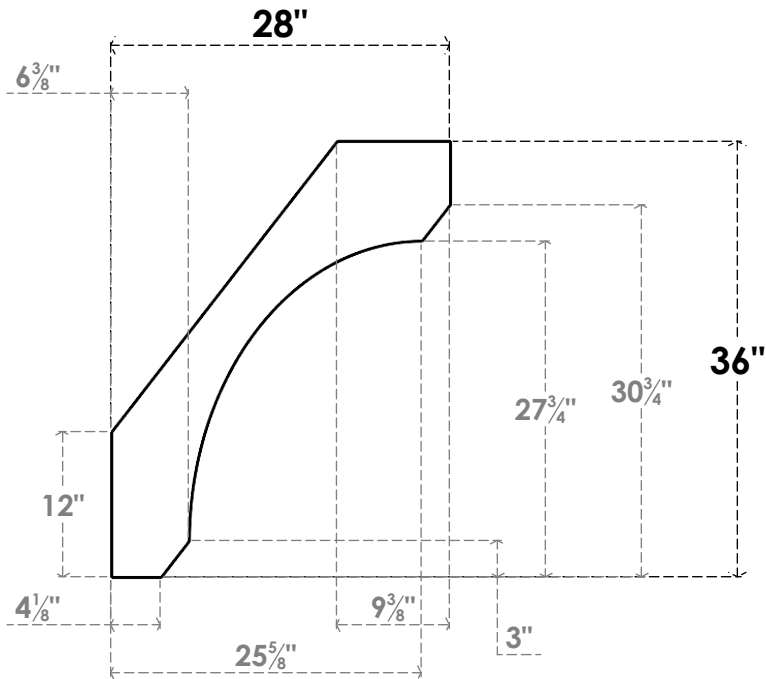

ITEM NUMBER: BRCPC060X28000X36000LEC

6"W X 28"D X 36"H LEGACY ARCHITECTURAL GRADE PVC CLOSED KNEE BRACE

SIDE PROFILE

FRONT PROFILE

ISOMETRIC

EKENA MILLWORK
2300 WEST MAIN ST.
CLARKSVILLE, TX 75426
TOLL FREE: 866-607-0453
WWW.EKENAMILLWORK.COM