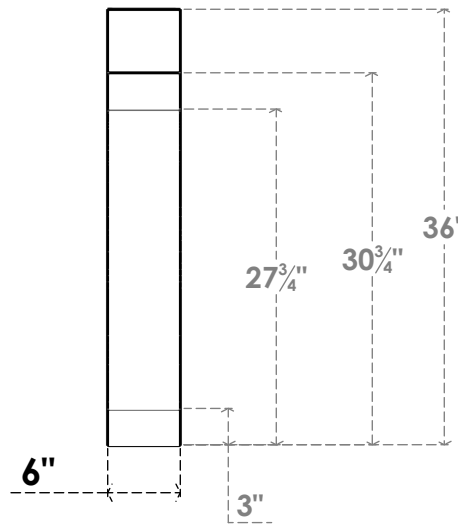

ITEM NUMBER: BRCPC060X28000X36000LEC

6"W X 28"D X 36"H LEGACY ARCHITECTURAL GRADE PVC CLOSED KNEE BRACE

SIDE PROFILE

FRONT PROFILE

ISOMETRIC

EKENA MILLWORK
2300 WEST MAIN ST.
CLARKSVILLE, TX 75426
TOLL FREE: 866-607-0453
WWW.EKENAMILLWORK.COM

NOTES

1. INSTALLATION TO BE COMPLETED IN ACCORDANCE WITH MANUFACTURER'S SPECIFICATIONS.
2. DRAWING MAY NOT BE TO SCALE
3. THIS DRAWING IS INTENDED FOR DESIGN AND PLANNING PURPOSES ONLY.
4. ALL INFORMATION CONTAINED HEREIN WAS CURRENT AT THE TIME OF DEVELOPMENT BUT MUST BE REVIEWED AND APPROVED BY THE PRODUCT MANUFACTURER TO BE CONSIDERED ACCURATE.
5. ARCHITECTURAL GRADE PVC PRODUCTS ARE MADE FROM EXPANDED CELLULAR PVC AND COME NATURALLY WHITE BUT MAY BE PAINTED